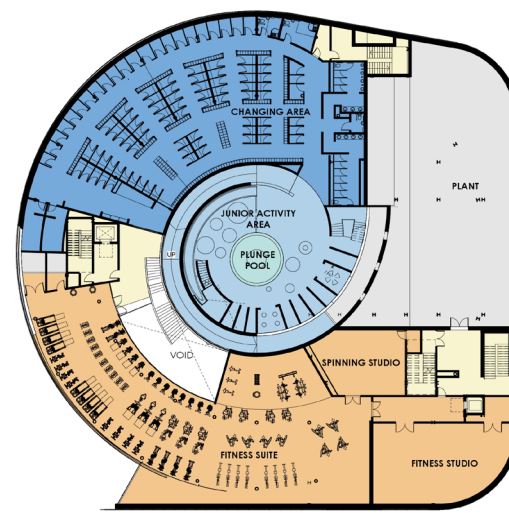

The building will include a high octane leisure water offer with a wave pool, river and flume rides. It will also house a spa, fitness suite, 25m pool, squash courts and creche.

**Ground Floor:**  
Entrance / Spa / 25m Pool / Squash

**First Floor:**  
Pool Changing / Fitness

**Second Floor:**  
Pool Hall

Illustrative Visual Day

Illustrative Visual Night