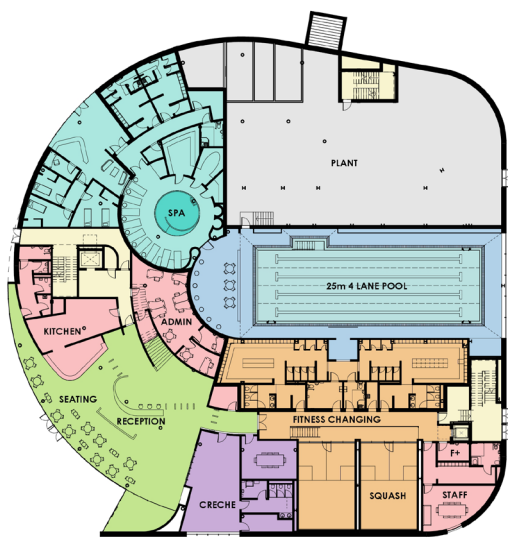

The building will include a high octane leisure water offer with a wave pool, river and flume rides. It will also house a spa, fitness suite, 25m pool, squash courts and creche.

**Ground Floor:**  
Entrance / Spa / 25m Pool / Squash

**First Floor:**  
Pool Changing / Fitness

**Second Floor:**  
Pool Hall

Illustrative Visual Day

Illustrative Visual Night