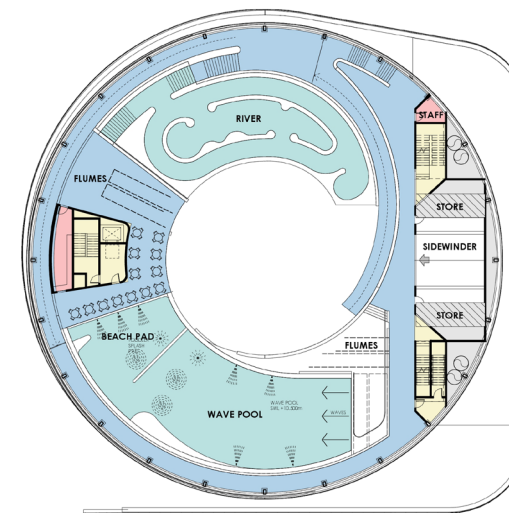

The building will include a high octane leisure water offer with a wave pool, river and flume rides. It will also house a spa, fitness suite, 25m pool, squash courts and creche.

**Ground Floor:**  
Entrance / Spa / 25m Pool / Squash

**First Floor:**  
Pool Changing / Fitness

**Second Floor:**  
Pool Hall

Illustrative Visual Day

Illustrative Visual Night